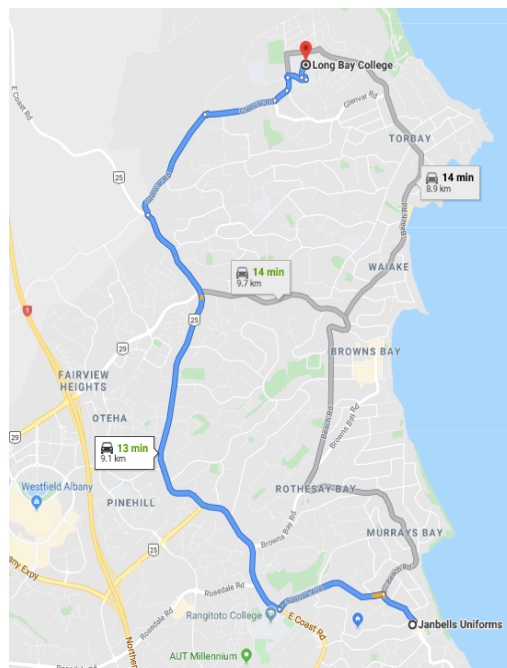

janbells

Long Bay College Uniform

Address: Shop 7
408 Beach Road
Mairangi Bay

Opening Hours: Monday to Friday - 8.30am to 5.30pm
Saturday - 9.00am to 3.00pm
Sunday and Public Holidays - Closed

Phone: 09 478 3450

Email: info@janbells.co.nz

Website: www.janbells.co.nz

Directions:

- Head south on Ashley Ave
- At the roundabout, take the 2nd exit and stay on Ashley Ave, continue onto Glenvar Rd
- Turn left onto East Coast Rd and follow for 5.4km
- Turn left onto Hastings Rd
- Turn left onto Beach Rd
- Go through one roundabout and Janbells will be on your left